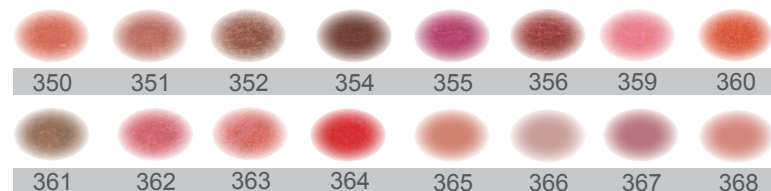

Natural Compact Powder

Natural Cake Eyeliner

Natural Powder Blush

Natural Lipstick

Natural Eye Shadow

Natural Lip Lustre [lip gloss]

Colours represented on this chart are indicative only