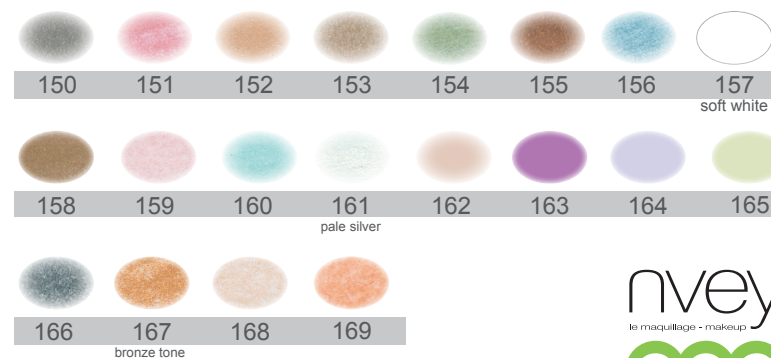

Natural Compact Powder

Natural Cake Eyeliner

Natural Powder Blush

Natural Lipstick

Natural Eye Shadow

Natural Lip Lustre [lip gloss]

Colours represented on this chart are indicative only